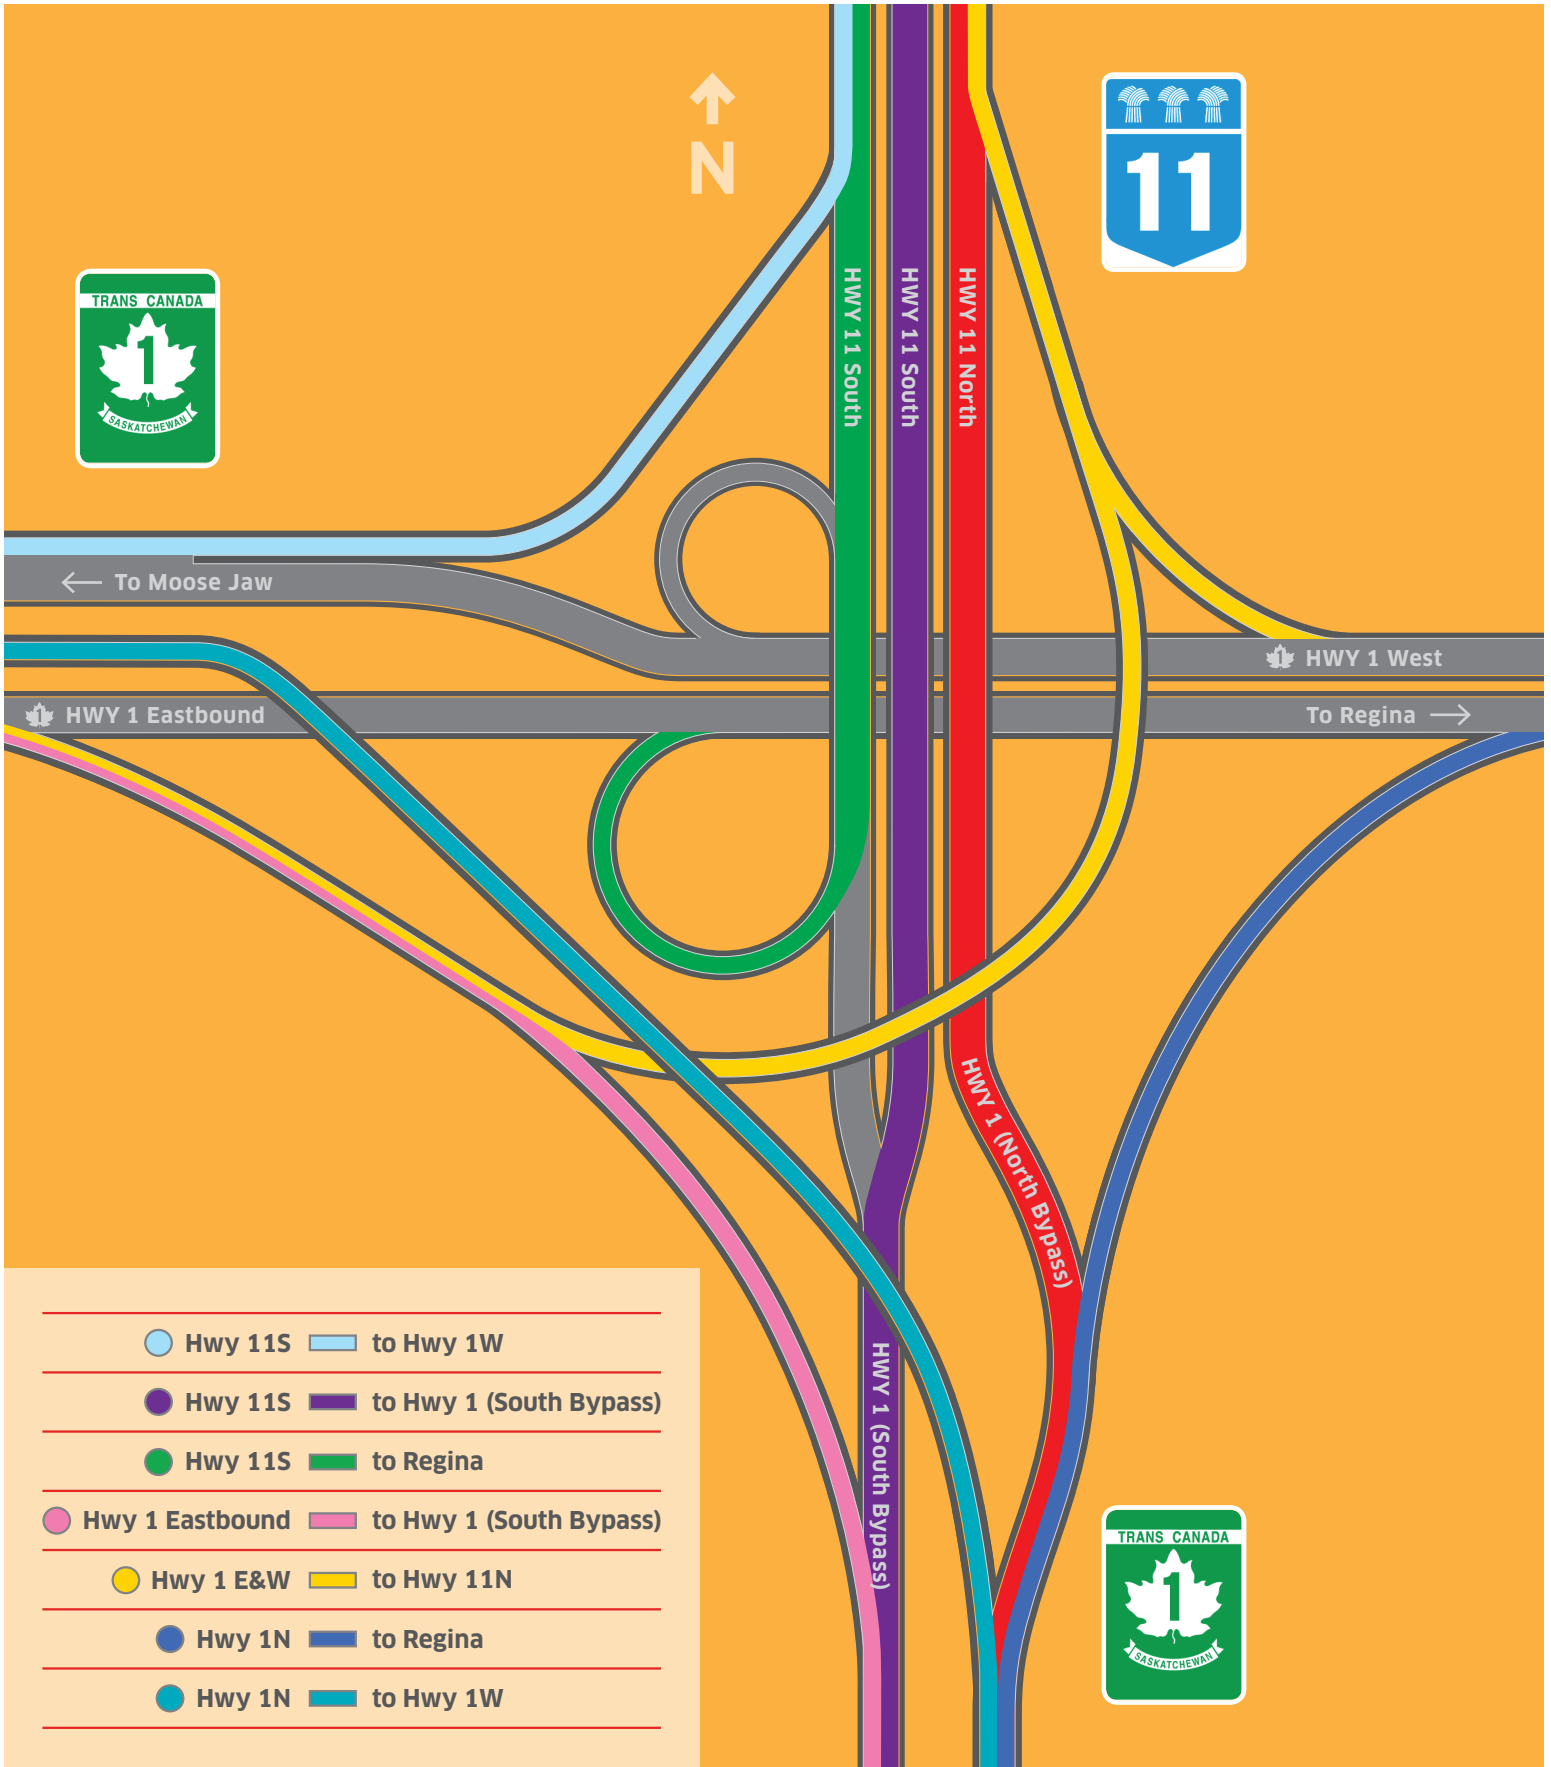

REGINA Highway 1 West Interchange

- Hwy 11S to Hwy 1W

- Hwy 11S to Hwy 1 (South Bypass)

- Hwy 11S to Regina

- Hwy 1 Eastbound to Hwy 1 (South Bypass)

- Hwy 1 E&W to Hwy 11N

- Hwy 1N to Regina

- Hwy 1N to Hwy 1W